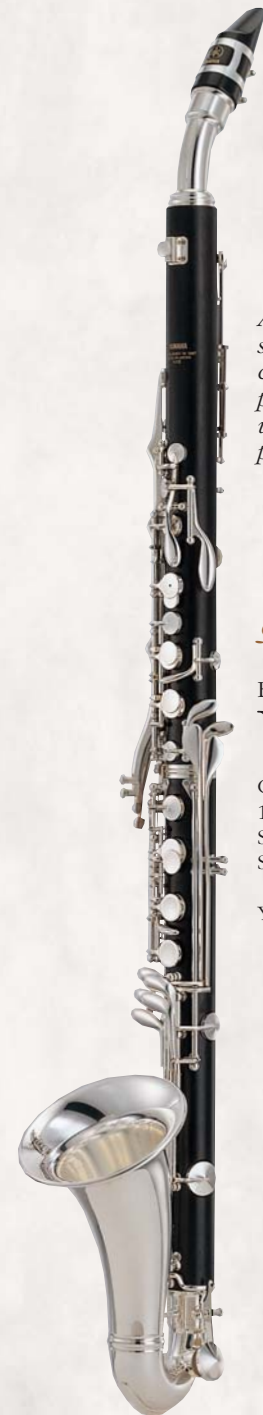

An alto clarinet made of select Grenadilla wood. It is characterized by superb playability and a tone which is warm and full with powerful projection.

Professional
E $\flat$ ALTO CLARINET
YCL-631II

Grenadilla body
19 keys, 7 covered finger holes
Silver-plated keys and bell
Silver-plated ligature
and mouthpiece cap
Yamaha 4C mouthpiece